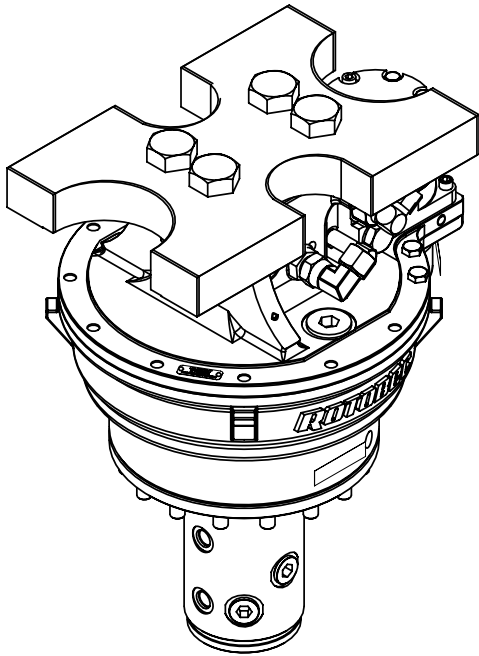

\* WEIGHT INCLUDING LUGGING BASE PLATE

Options:

- Custom bolt-on lugging (190 lbs/ 86 kg)
- Valve option on lugging (20 lbs/ 9 kg)
- Valve option on excavator boom base (95 lbs/ 43 kg)

web site: [www.rotobec.com](http://www.rotobec.com)

We reserve the right to change specifications and to improve our products without notice or obligation.

07002-9620  
24/05/18      D.L.

Rotator type:	Continuous	
Maximum lift capacity:	50000 lb	22680 kg
Torque at relief pressure:	18140 lb-in	2050 Nm
	913 psi	63 bars
Maximum speed:	15 rpm	
Recommended flow to motor:	8 gpm	30 l/min
Maximum pressure to motor:	4200 psi	290 bars
Maximum pressure to collector:	4200 psi	290 bars
Rotator motor inlet ports:	2 X 10 JIC	
Attachment inlet ports:	4 X 12 JIC	
Attachment outlet ports:	4 X 08 ORB - 3 X 12 ORB	
Additional inlet ports:	N/A	
Weight:	460 lb *	209 kg