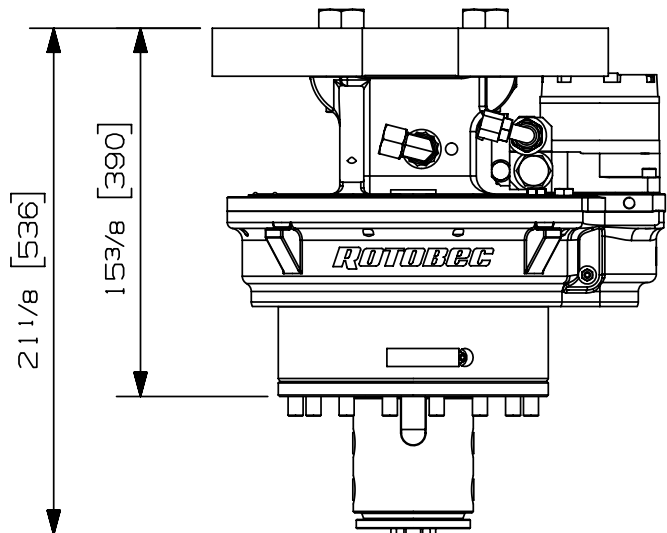

Rotator type:	Continuous	
Maximum lift capacity:	50000 lb	22680 kg
Torque at relief pressure:	18140 lb-in	2050 Nm
	913 psi	63 bars
Maximum speed:	15 rpm	
Recommended flow to motor:	8 gpm	30 l/min
Maximum pressure to motor:	4200 psi	290 bars
Maximum pressure to collector:	4200 psi	290 bars
Rotator motor inlet ports:	2 X 10 JIC	
Attachment inlet ports:	2 X 10 JIC	
Attachment outlet ports:	4 X 08 ORB	
Additional inlet ports:	N/A	
Weight:	460 lb *	209 kg

\* WEIGHT INCLUDING LUGGING BASE PLATE

Options:

- Custom bolt-on lugging (190 lbs/ 86 kg)
- Valve option on lugging (20 lbs/ 9 kg)
- Valve option on excavator boom base (95 lbs/ 43 kg)

web site: [www.rotobec.com](http://www.rotobec.com)

We reserve the right to change specifications and to improve our products without notice or obligation.

07002-9620  
24/05/18      D.L.

Rotator type:	Continuous	
Maximum lift capacity:	50000 lb	22680 kg
Torque at relief pressure:	18140 lb-in	2050 Nm
	913 psi	63 bars
Maximum speed:	15 rpm	
Recommended flow to motor:	8 gpm	30 l/min
Maximum pressure to motor:	4200 psi	290 bars
Maximum pressure to collector:	4200 psi	290 bars
Rotator motor inlet ports:	2 X 10 JIC	
Attachment inlet ports:	4 X 12 JIC	
Attachment outlet ports:	4 X 08 ORB - 3 X 12 ORB	
Additional inlet ports:	N/A	
Weight:	460 lb *	209 kg