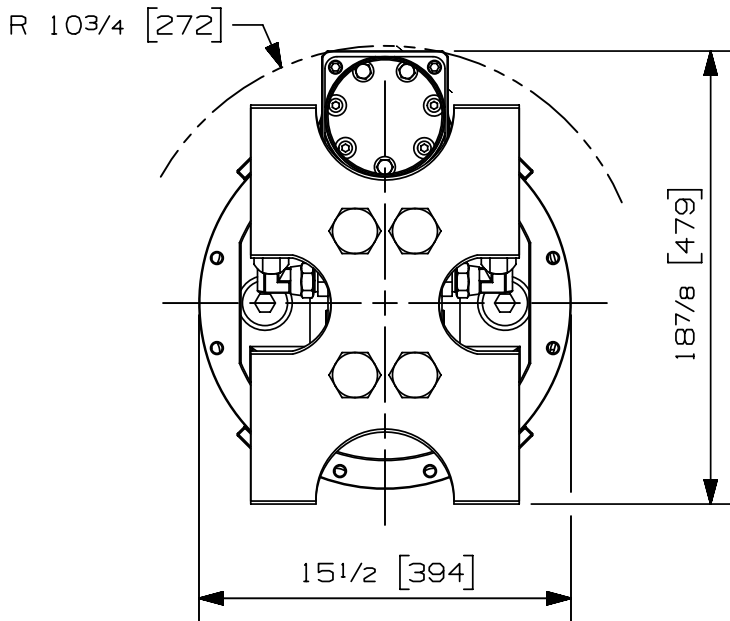

We reserve the right to change specifications and to improve our products without notice or obligation.

07002-9620  
24/05/18      D.L.

Rotator type:	Continuous	
Maximum lift capacity:	50000 lb	22680 kg
Torque at relief pressure:	18140 lb-in	2050 Nm
	913 psi	63 bars
Maximum speed:	15 rpm	
Recommended flow to motor:	8 gpm	30 l/min
Maximum pressure to motor:	4200 psi	290 bars
Maximum pressure to collector:	4200 psi	290 bars
Rotator motor inlet ports:	2 X 10 JIC	
Attachment inlet ports:	4 X 12 JIC	
Attachment outlet ports:	4 X 08 ORB - 3 X 12 ORB	
Additional inlet ports:	N/A	
Weight:	460 lb *	209 kg