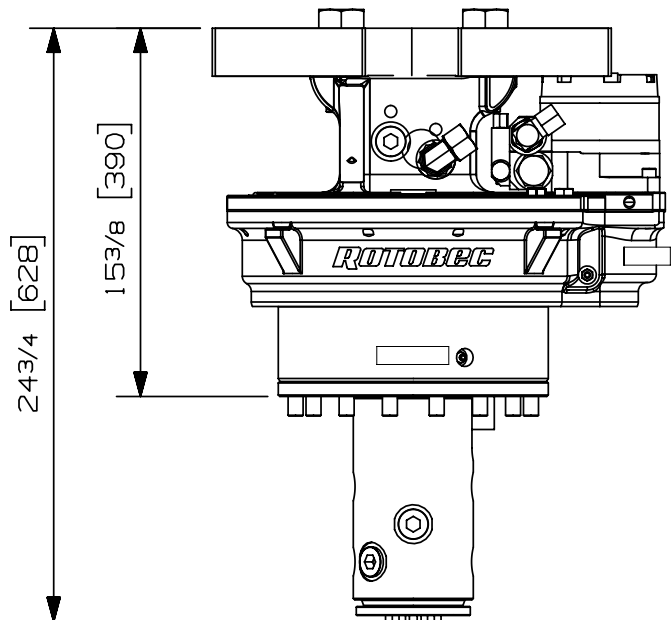

Rotator type:	Continuous	
Maximum lift capacity:	50000 lb	22680 kg
Torque at relief pressure:	18140 lb-in	2050 Nm
	913 psi	63 bars
Maximum speed:	15 rpm	
Recommended flow to motor:	8 gpm	30 l/min
Maximum pressure to motor:	4200 psi	290 bars
Maximum pressure to collector:	4200 psi	290 bars
Rotator motor inlet ports:	2 X 10 JIC	
Attachment inlet ports:	2 X 10 JIC	
Attachment outlet ports:	4 X 08 ORB	
Additional inlet ports:	N/A	
Weight:	460 lb *	209 kg

\* WEIGHT INCLUDING LUGGING BASE PLATE

Options:

- Custom bolt-on lugging (190 lbs/ 86 kg)
- Valve option on lugging (20 lbs/ 9 kg)
- Valve option on excavator boom base (95 lbs/ 43 kg)

web site: [www.rotobec.com](http://www.rotobec.com)

We reserve the right to change specifications and to improve our products without notice or obligation.

07002-9620  
24/05/18      D.L.

Rotator type:	Continuous	
Maximum lift capacity:	50000 lb	22680 kg
Torque at relief pressure:	18140 lb-in	2050 Nm
	913 psi	63 bars
Maximum speed:	15 rpm	
Recommended flow to motor:	8 gpm	30 l/min
Maximum pressure to motor:	4200 psi	290 bars
Maximum pressure to collector:	4200 psi	290 bars
Rotator motor inlet ports:	2 X 10 JIC	
Attachment inlet ports:	4 X 12 JIC	
Attachment outlet ports:	4 X 08 ORB - 3 X 12 ORB	
Additional inlet ports:	N/A	
Weight:	460 lb *	209 kg