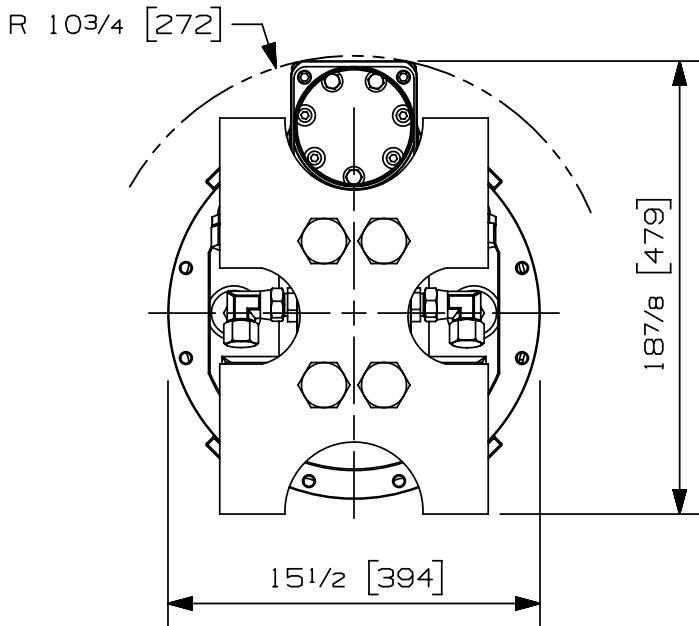

Rotator type:	Continuous	
Maximum lift capacity:	50000 lb	22680 kg
Torque at relief pressure:	18140 lb-in	2050 Nm
	913 psi	63 bars
Maximum speed:	15 rpm	
Recommended flow to motor:	8 gpm	30 l/min
Maximum pressure to motor:	4200 psi	290 bars
Maximum pressure to collector:	4200 psi	290 bars
Rotator motor inlet ports:	2 X 10 JIC	
Attachment inlet ports:	2 X 10 JIC	
Attachment outlet ports:	4 X 08 ORB	
Additional inlet ports:	N/A	
Weight:	460 lb *	209 kg

\* WEIGHT INCLUDING LUGGING BASE PLATE

Options:

- Custom bolt-on lugging (190 lbs/ 86 kg)
- Valve option on lugging (20 lbs/ 9 kg)
- Valve option on excavator boom base (95 lbs/ 43 kg)

web site: [www.rotobec.com](http://www.rotobec.com)

We reserve the right to change specifications and to improve our products without notice or obligation.

07002-9620  
24/05/18      D.L.

Rotator type:	Continuous	
Maximum lift capacity:	50000 lb	22680 kg
Torque at relief pressure:	18140 lb-in	2050 Nm
	913 psi	63 bars
Maximum speed:	15 rpm	
Recommended flow to motor:	8 gpm	30 l/min
Maximum pressure to motor:	4200 psi	290 bars
Maximum pressure to collector:	4200 psi	290 bars
Rotator motor inlet ports:	2 X 10 JIC	
Attachment inlet ports:	4 X 12 JIC	
Attachment outlet ports:	4 X 08 ORB - 3 X 12 ORB	
Additional inlet ports:	N/A	
Weight:	460 lb *	209 kg